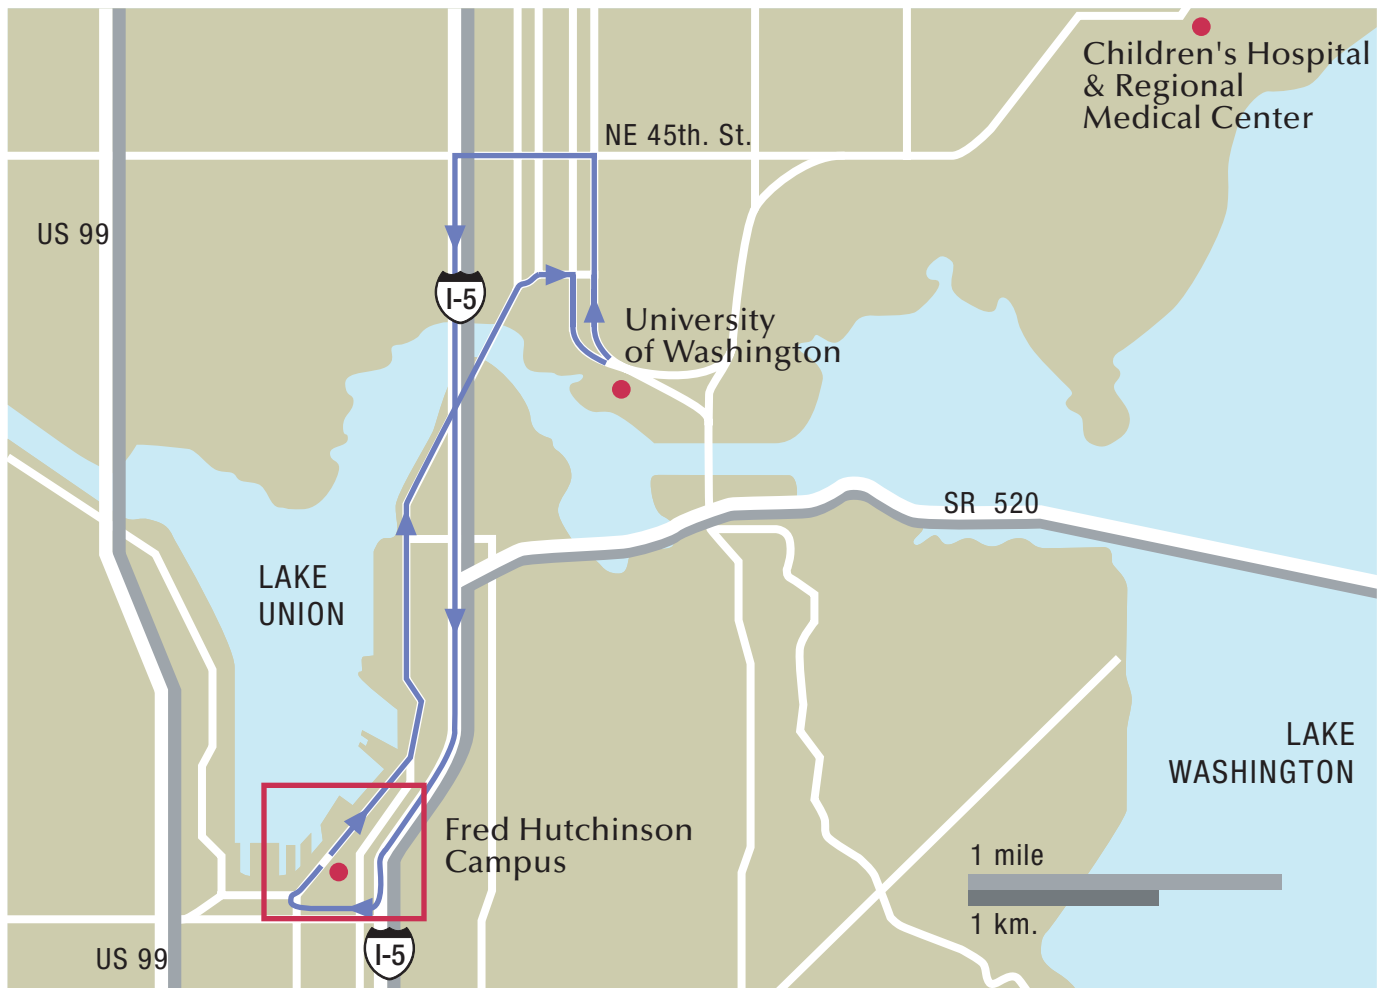

Directions to University of Washington / Fred Hutchinson Campus

Directions to University of Washington / Fred Hutchinson Campus

University of Washington Medical Center

From Fred Hutchinson to UWMC:

- Right** onto Fairview Ave N from the Fred Hutchinson main entrance
Stay on Fairview for 0.3 miles
- Left** onto Eastlake Ave E at the traffic light
(anchor sculpture on your right)
Stay on Eastlake Ave E for 1.7 miles
Cross the University Bridge
- Right** after the bridge onto Campus Parkway
- Right** onto Brooklyn Ave (first light)
- Left** onto NE Pacific St (second light)
Stay in the left lane
Follow the signs to the UWMC Triangle Parking Garage

From UWMC to Fred Hutchinson:

- Left** out of the UWMC Triangle Parking Garage
- Right** onto NE Pacific St
- Right** onto 15th Ave NE
- Left** onto 45th St and stay in the left lane
Go over the freeway
- Left** onto 5th Ave to get onto I-5 South
Drive for 2.1 miles
- Exit** Mercer Exit, #167
Stay in the right lane
- Right** onto Fairview Ave N
Stay in the right lane
Go past the Marriott Residence Inn
Go past the light at Aloha St, then
- Right** at the main entrance on Campus Drive
Park in the visitor parking lot